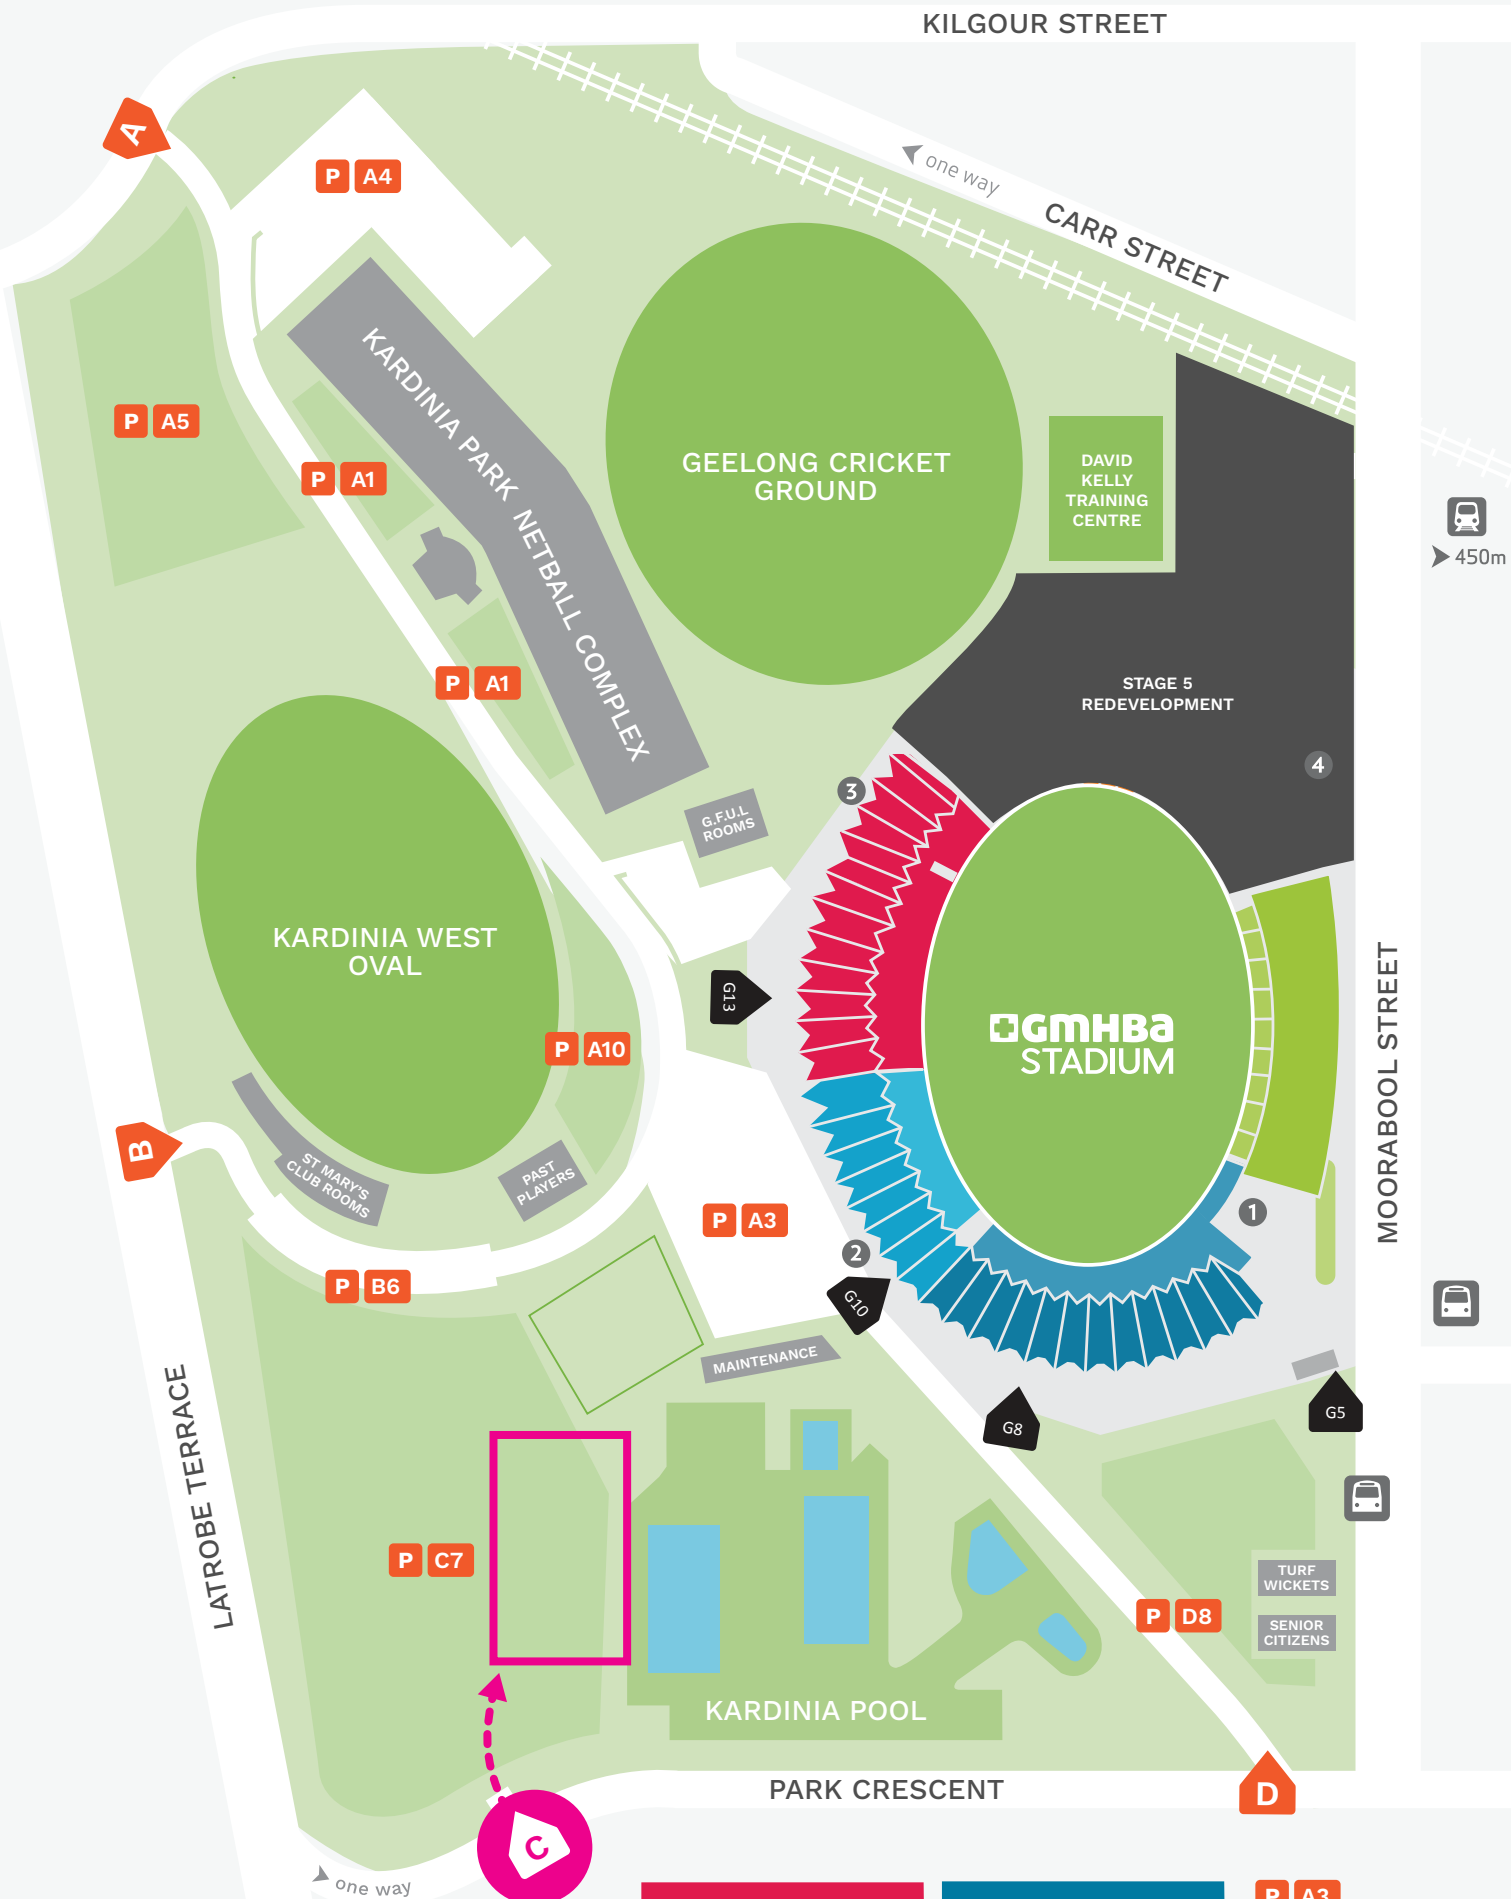

KARDINIA PARK PRECINCT

450m

BROWNLOW STAND	PLAYERS STAND
REG HICKEY STAND	PREMIERSHIP STAND

P A3 PARK NUMBER
A PARKING ENTRY
1 LIGHT TOWER